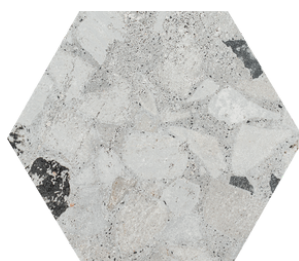

CEMROCK

Porcelain

URBAN COAST TILE

White

Multicolor

Blue

TECHNICAL DATA

COLOR	SIZE	BODY TYPE	FINISH	SHADE VARIATION	DCOF	WEAR RATING
White, Multicolor, Blue	12x24, 8.5x10 Hex	Porcelain	Matte	V3 - Moderate	≥.60	IV

APPLICATION

COLOR	SIZE	WET WALL	DRY WALL	RESIDENTIAL FLOOR	COMMERCIAL FLOOR	POOL	FROST RESISTANT
White, Multicolor, Blue	12x24, 8.5x10 Hex	Yes	Yes	Yes	Yes	Yes	Yes

PACKAGING

SIZE	UOM	THICKNESS	SF/CARTON	PC/CARTON
12x24	SF	10 mm	11.58	6 pcs
8.5x10 Hex	SF	10 mm	3.96	9 pcs