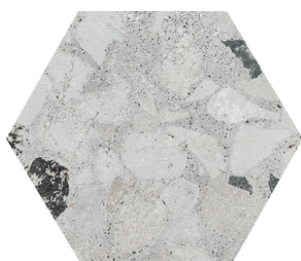

CEMROCK

Porcelain

URBAN COAST TILE

White

Multicolor

Blue

TECHNICAL DATA

COLOR	SIZE	BODY TYPE	FINISH	SHADE VARIATION	DCOF	WEAR RATING
White, Multicolor, Blue	12x24, 8.5x10 Hex	Porcelain	Matte	V3 - Moderate	≥.60	IV

APPLICATION

COLOR	SIZE	WET WALL	DRY WALL	RESIDENTIAL FLOOR	COMMERCIAL FLOOR	POOL	FROST RESISTANT
White, Multicolor, Blue	12x24, 8.5x10 Hex	Yes	Yes	Yes	Yes	Yes	Yes

PACKAGING

SIZE	UOM	THICKNESS	SF/CARTON	PC/CARTON
12x24	SF	10 mm	11.58	6 pcs
8.5x10 Hex	SF	10 mm	3.96	9 pcs