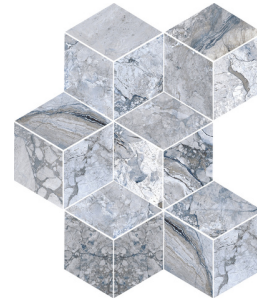

# URBAN COAST TILE

White

Almond

Blue