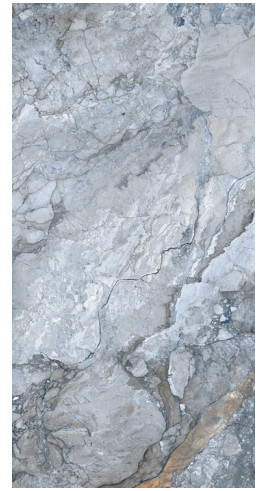

# URBAN COAST TILE

White

Almond

Blue