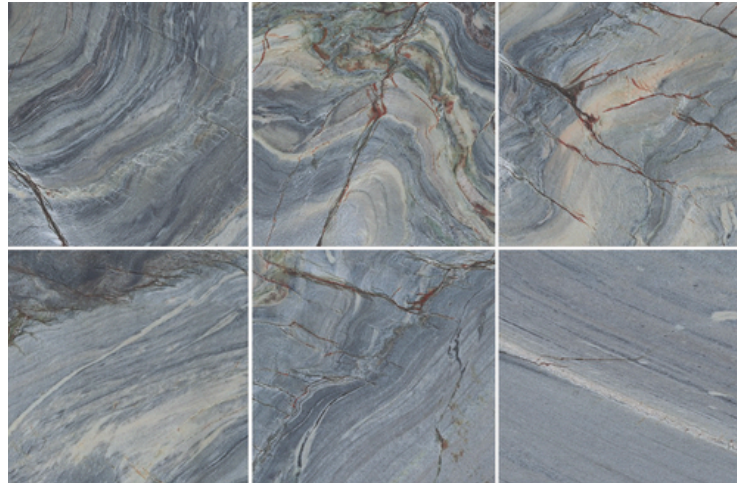

GULF STREAM

Porcelain

URBAN COAST TILE

Blue

TECHNICAL DATA

COLOR	SIZE	BODY TYPE	FINISH	SHADE VARIATION	DCOF	WEAR RATING
Blue	6x6	Porcelain	Matte	V4 - Substantial	≥.42	III

APPLICATION

COLOR	SIZE	WET WALL	DRY WALL	RESIDENTIAL FLOOR	COMMERCIAL FLOOR	POOL	FROST RESISTANT
Blue	6x6	Yes	Yes	Yes	No	Yes	Yes