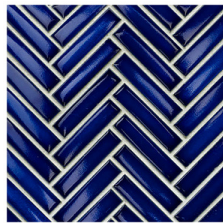

MAKAI

Porcelain

URBAN COAST TILE

Black

Black Matte

Cobalt

Cornflower

Cumulus

Dandelion

French Vanilla

Gray Mix

Jadite

Red

Twilight

White

White Matte

TECHNICAL DATA

COLOR	SIZE	BODY TYPE	FINISH	SHADE VARIATION	DCOF	WEAR RATING
Black, Cobalt, Cornflower, Cumulus, Dandelion, French Vanilla, Gray Mix, Jadite, Red, Twilight, White	12x12	Porcelain	Gloss	V1 - Uniform	N/A	II
Black, White	12x12	Porcelain	Matte	V1 - Uniform	N/A	III