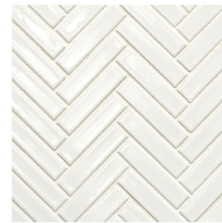

MAKAI

Porcelain

URBAN COAST TILE

Black

Black Matte

Cobalt

Cornflower

Cumulus

Dandelion

French Vanilla

Gray Mix

Jadite

Red

Twilight

White

White Matte

TECHNICAL DATA

COLOR	SIZE	BODY TYPE	FINISH	SHADE VARIATION	DCOF	WEAR RATING
Black, Cobalt, Cornflower, Cumulus, Dandelion, French Vanilla, Gray Mix, Jadite, Red, Twilight, White	12x12	Porcelain	Gloss	V1 - Uniform	N/A	II
Black, White	12x12	Porcelain	Matte	V1 - Uniform	N/A	III