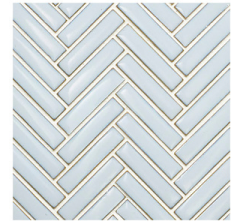

MAKAI

Porcelain

URBAN COAST TILE

Black

Black Matte

Cobalt

Cornflower

Cumulus

Dandelion

French Vanilla

Gray Mix

Jadite

Red

Twilight

White

White Matte

TECHNICAL DATA

COLOR	SIZE	BODY TYPE	FINISH	SHADE VARIATION	DCOF	WEAR RATING
Black, Cobalt, Cornflower, Cumulus, Dandelion, French Vanilla, Gray Mix, Jadite, Red, Twilight, White	12x12	Porcelain	Gloss	V1 - Uniform	N/A	II
Black, White	12x12	Porcelain	Matte	V1 - Uniform	N/A	III