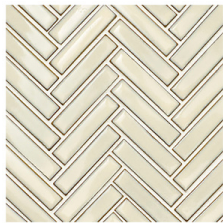

MAKAI

Porcelain

URBAN COAST TILE

Black

Black Matte

Cobalt

Cornflower

Cumulus

Dandelion

French Vanilla

Gray Mix

Jadite

Red

Twilight

White

White Matte

TECHNICAL DATA

COLOR	SIZE	BODY TYPE	FINISH	SHADE VARIATION	DCOF	WEAR RATING
Black, Cobalt, Cornflower, Cumulus, Dandelion, French Vanilla, Gray Mix, Jadite, Red, Twilight, White	12x12	Porcelain	Gloss	V1 - Uniform	N/A	II
Black, White	12x12	Porcelain	Matte	V1 - Uniform	N/A	III