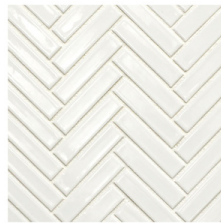

MAKAI

Porcelain

URBAN COAST TILE

Black

Black Matte

Cobalt

Cornflower

Cumulus

Dandelion

French Vanilla

Gray Mix

Jadite

Red

Twilight

White

White Matte

TECHNICAL DATA

COLOR	SIZE	BODY TYPE	FINISH	SHADE VARIATION	DCOF	WEAR RATING
Black, Cobalt, Cornflower, Cumulus, Dandelion, French Vanilla, Gray Mix, Jadite, Red, Twilight, White	12x12	Porcelain	Gloss	V1 - Uniform	N/A	II
Black, White	12x12	Porcelain	Matte	V1 - Uniform	N/A	III