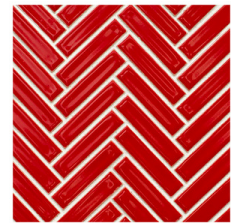

MAKAI

Porcelain

URBAN COAST TILE

Black

Black Matte

Cobalt

Cornflower

Cumulus

Dandelion

French Vanilla

Gray Mix

Jadite

Red

Twilight

White

White Matte

TECHNICAL DATA

COLOR	SIZE	BODY TYPE	FINISH	SHADE VARIATION	DCOF	WEAR RATING
Black, Cobalt, Cornflower, Cumulus, Dandelion, French Vanilla, Gray Mix, Jadite, Red, Twilight, White	12x12	Porcelain	Gloss	V1 - Uniform	N/A	II
Black, White	12x12	Porcelain	Matte	V1 - Uniform	N/A	III