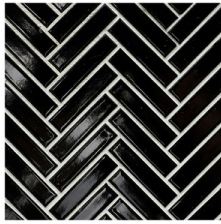

MAKAI

Porcelain

URBAN COAST TILE

Black

Black Matte

Cobalt

Cornflower

Cumulus

Dandelion

French Vanilla

Gray Mix

Jadite

Red

Twilight

White

White Matte

TECHNICAL DATA

COLOR	SIZE	BODY TYPE	FINISH	SHADE VARIATION	DCOF	WEAR RATING
Black, Cobalt, Cornflower, Cumulus, Dandelion, French Vanilla, Gray Mix, Jadite, Red, Twilight, White	12x12	Porcelain	Gloss	V1 - Uniform	N/A	II
Black, White	12x12	Porcelain	Matte	V1 - Uniform	N/A	III