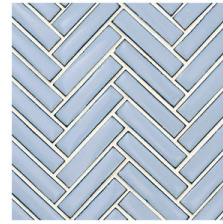

MAKAI

Porcelain

URBAN COAST TILE

Black

Black Matte

Cobalt

Cornflower

Cumulus

Dandelion

French Vanilla

Gray Mix

Jadite

Red

Twilight

White

White Matte

TECHNICAL DATA

COLOR	SIZE	BODY TYPE	FINISH	SHADE VARIATION	DCOF	WEAR RATING
Black, Cobalt, Cornflower, Cumulus, Dandelion, French Vanilla, Gray Mix, Jadite, Red, Twilight, White	12x12	Porcelain	Gloss	V1 - Uniform	N/A	II
Black, White	12x12	Porcelain	Matte	V1 - Uniform	N/A	III