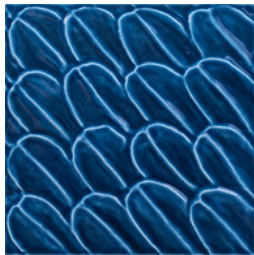

MALIBU

Porcelain

URBAN COAST TILE

White

White Zuma

White Topango

Blue

Blue Zuma

Blue Topango

Green

Green Zuma

Green Topango

Rave Deco

TECHNICAL DATA

COLOR	SIZE	BODY TYPE	FINISH	SHADE VARIATION	DCOF	WEAR RATING
Blue, White, Green Field	6x6	Porcelain	Gloss	V2 - Slight	N/A	I
Topango, Zuma, and Rave Decos	6x6	Porcelain	Gloss	V2 - Slight	N/A	II