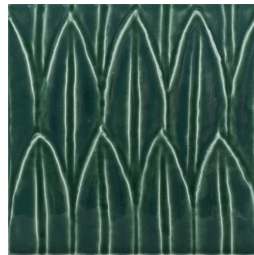

MALIBU

Porcelain

URBAN COAST TILE

White

White Zuma

White Topango

Blue

Blue Zuma

Blue Topango

Green

Green Zuma

Green Topango

Rave Deco

TECHNICAL DATA

COLOR	SIZE	BODY TYPE	FINISH	SHADE VARIATION	DCOF	WEAR RATING
Blue, White, Green Field	6x6	Porcelain	Gloss	V2 - Slight	N/A	I
Topango, Zuma, and Rave Decos	6x6	Porcelain	Gloss	V2 - Slight	N/A	II

APPLICATION

COLOR	SIZE	WET WALL	DRY WALL	RESIDENTIAL FLOOR	COMMERCIAL FLOOR	POOL	FROST RESISTANT
Blue, White, Green Field	6x6	Yes	Yes	Yes	No	Yes	Yes
Topango, Zuma, and Rave Decos	6x6	Yes	Yes	No	No	Yes	Yes