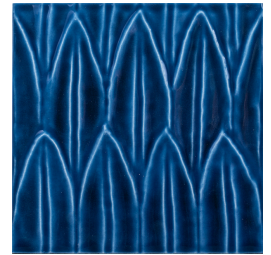

MALIBU

Porcelain

URBAN COAST TILE

White

White Zuma

White Topango

Blue

Blue Zuma

Blue Topango

Green

Green Zuma

Green Topango

Rave Deco

TECHNICAL DATA

COLOR	SIZE	BODY TYPE	FINISH	SHADE VARIATION	DCOF	WEAR RATING
Blue, White, Green Field	6x6	Porcelain	Gloss	V2 - Slight	N/A	I
Topango, Zuma, and Rave Decos	6x6	Porcelain	Gloss	V2 - Slight	N/A	II