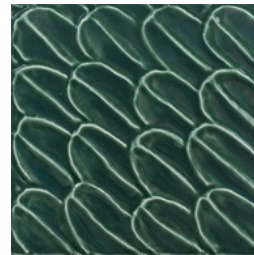

MALIBU

Porcelain

URBAN COAST TILE

White

White Zuma

White Topango

Blue

Blue Zuma

Blue Topango

Green

Green Zuma

Green Topango

Rave Deco

TECHNICAL DATA

COLOR	SIZE	BODY TYPE	FINISH	SHADE VARIATION	DCOF	WEAR RATING
Blue, White, Green Field	6x6	Porcelain	Gloss	V2 - Slight	N/A	I
Topango, Zuma, and Rave Decos	6x6	Porcelain	Gloss	V2 - Slight	N/A	II