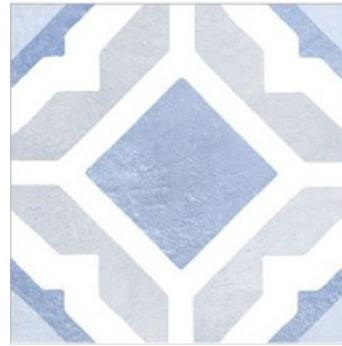

MARINE

Porcelain

Elba

TECHNICAL DATA

COLOR	SIZE	BODY TYPE	FINISH	SHADE VARIATION	DCOF	WEAR RATING
Light Blue, Capri, Rhodes, Elba	8x8	Porcelain	Matte	V1 - Uniform	N/A	IV

APPLICATION

COLOR	SIZE	WET WALL	DRY WALL	RESIDENTIAL FLOOR	COMMERCIAL FLOOR	POOL	FROST RESISTANT
Light Blue, Capri, Rhodes, Elba	8x8	Yes	Yes	Yes	Yes	Yes	Yes

PACKAGING

SIZE	UOM	THICKNESS	SF/CARTON	PC/CARTON
8x8	SF	10 mm	7.20	16 pcs

MADE IN ITALY

Corporate Headquarters & Distribution Center
405 E. Marsh Ln., Ste. 3, Wilmington DE 19804
urbancoasttile.com

Contact Us:
info@urbancoasttile.com
888-728-8453