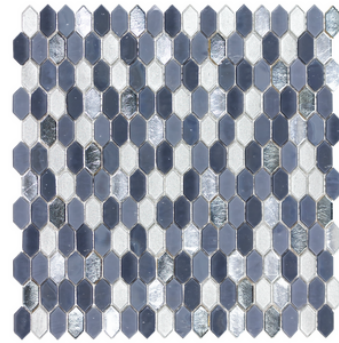

SHIMMER

Glass

Silver

Blue

TECHNICAL DATA

COLOR	SIZE	BODY TYPE	FINISH	SHADE VARIATION	DCOF	WEAR RATING
Silver, Blue	0.5x1 Mosaic	Glass	Gloss	V2 - Slight	N/A	I

APPLICATION

COLOR	SIZE	WET WALL	DRY WALL	RESIDENTIAL FLOOR	COMMERCIAL FLOOR	POOL	FROST RESISTANT
Silver, Blue	0.5x1 Mosaic	Yes	Yes	No	No	No	No

PACKAGING

SIZE	UOM	THICKNESS	SF/CARTON	PC/CARTON
0.5x1 Mosaic	EA	4 mm	1	1 pc

MADE IN THE USA