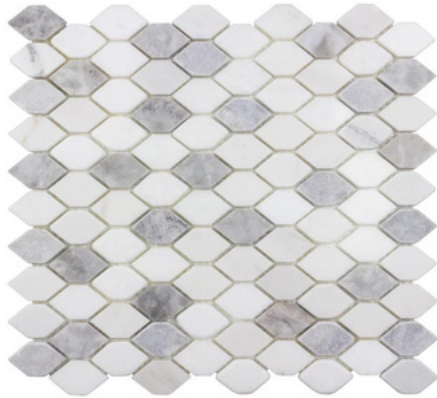

# SPECTRUM

Stone

Cool Blend

Warm Blend

## TECHNICAL DATA

COLOR	SIZE	BODY TYPE	FINISH	SHADE VARIATION	DCOF	WEAR RATING
Cool, Warm	11x13	Stone	Matte	V2 - Slight	N/A	II

## APPLICATION

COLOR	SIZE	WET WALL	DRY WALL	RESIDENTIAL FLOOR	COMMERCIAL FLOOR	POOL	FROST RESISTANT
Cool, Warm	11x13	Yes	Yes	Yes	No	No	Yes