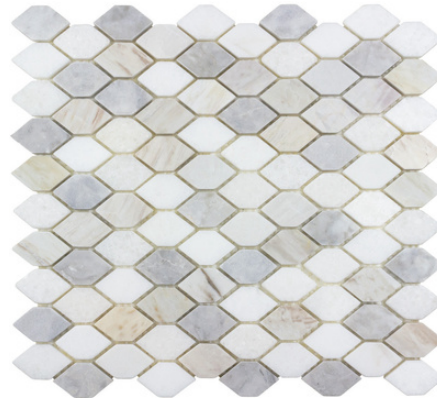

# SPECTRUM

Stone

Cool Blend

Warm Blend

## TECHNICAL DATA

COLOR	SIZE	BODY TYPE	FINISH	SHADE VARIATION	DCOF	WEAR RATING
Cool, Warm	11x13	Stone	Matte	V2 - Slight	N/A	II

## APPLICATION

COLOR	SIZE	WET WALL	DRY WALL	RESIDENTIAL FLOOR	COMMERCIAL FLOOR	POOL	FROST RESISTANT
Cool, Warm	11x13	Yes	Yes	Yes	No	No	Yes