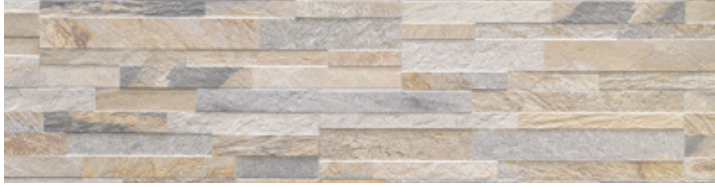

# STACKED

Porcelain

# URBAN COAST TILE

Beige

Multicolor

White

Gray