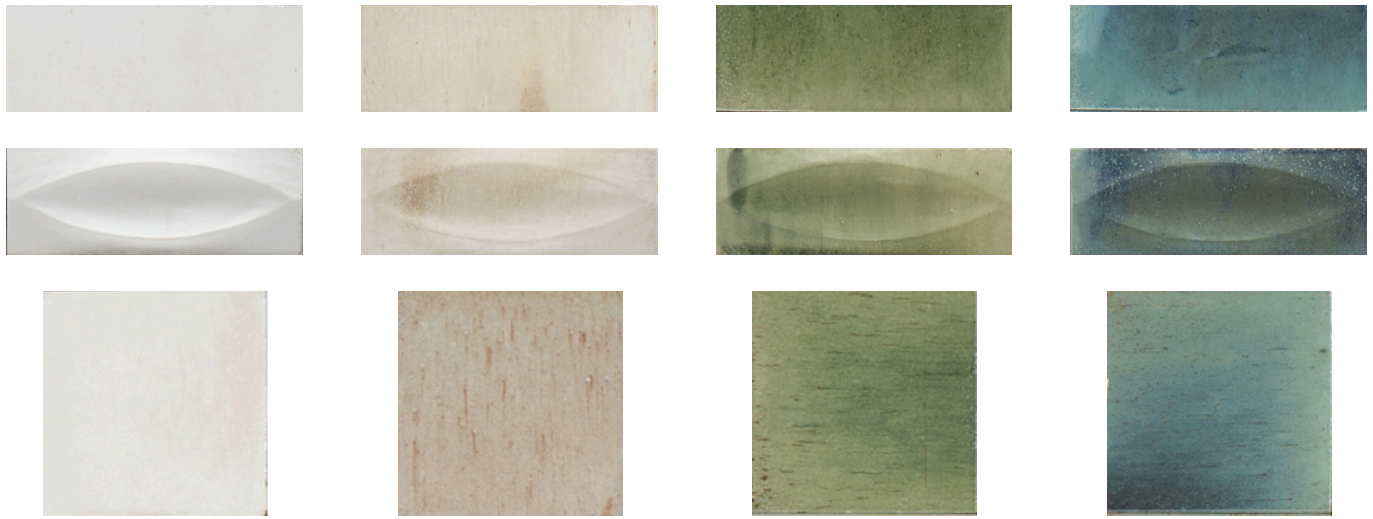

SURF

Porcelain

White

Beige

Giado Green

Turquoise Blue

TECHNICAL DATA

COLOR	SIZE	BODY TYPE	FINISH	SHADE VARIATION	DCOF	WEAR RATING
White, Beige	4x4, 3x8	Porcelain	Gloss	V2 - Slight	N/A	III
White, Beige	3x8 Deco	Porcelain	Gloss	V2 - Slight	N/A	I
Green, Blue	4x4, 3x8	Porcelain	Gloss	V3 - Moderate	N/A	III
Green, Blue	3x8 Deco	Porcelain	Gloss	V3 - Moderate	N/A	I

APPLICATION

COLOR	SIZE	WET WALL	DRY WALL	RESIDENTIAL FLOOR	COMMERCIAL FLOOR	POOL	FROST RESISTANT
Green, White, Beige, Turquoise	4x4, 3x8 Deco	Yes	Yes	No	No	Yes	Yes
Green, White, Beige, Turquoise	3x8	Yes	Yes	Yes	No	Yes	Yes